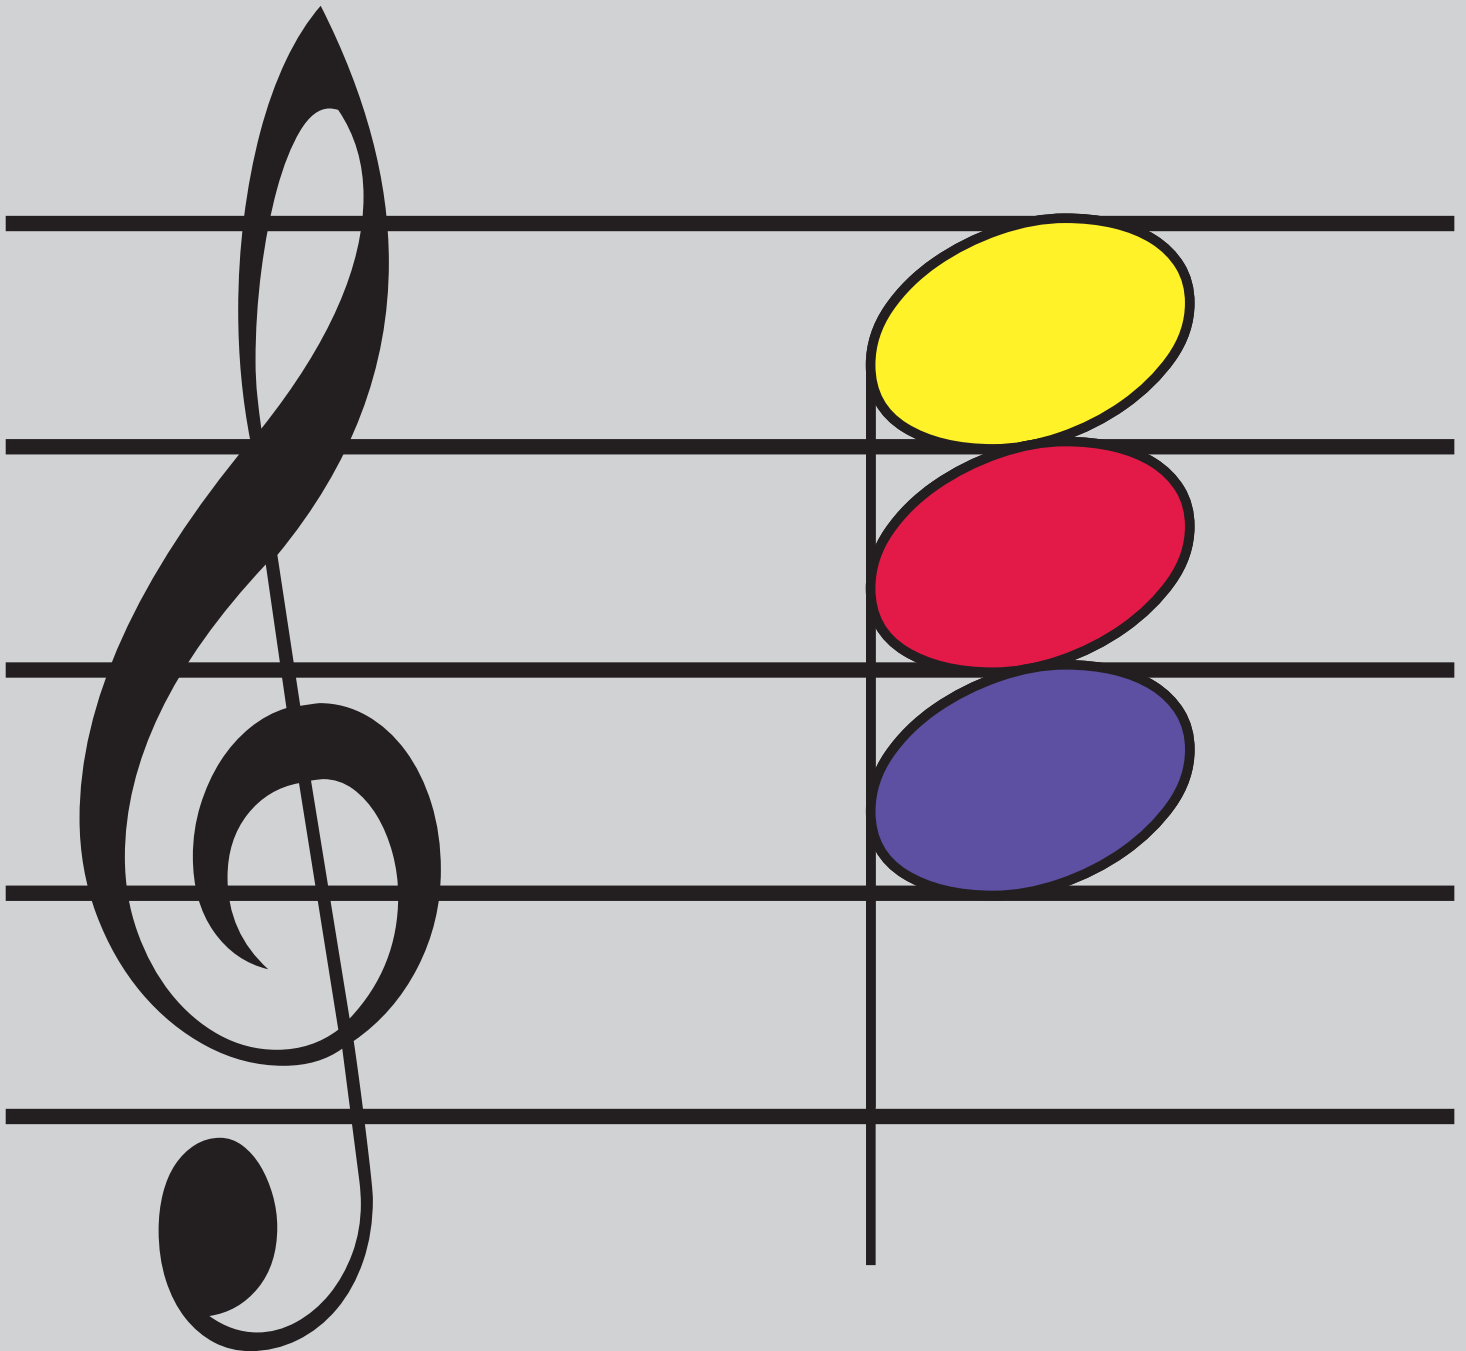

Boomalong™ Notation Cards for **BOOMWHACKERS®** Musical Tubes

C Major

For **BOOMWHACKERS®** Musical Tubes
and other products utilizing the
CHROMA-NOTES™ Colored Music System

www.boomwhackers.com

© 2003-2005, Whacky Music, Inc.
All Rights Reserved.

G Major

For **BOOMWHACKERS®** Musical Tubes
and other products utilizing the
CHROMA-NOTES™ Colored Music System

www.boomwhackers.com

© 2003-2005, Whacky Music, Inc.
All Rights Reserved.

Boomalong™ Notation Cards for **BOOMWHACKERS®** Musical Tubes

For **BOOMWHACKERS®** Musical Tubes
and other products utilizing the
CHROMA-NOTES™ Colored Music System