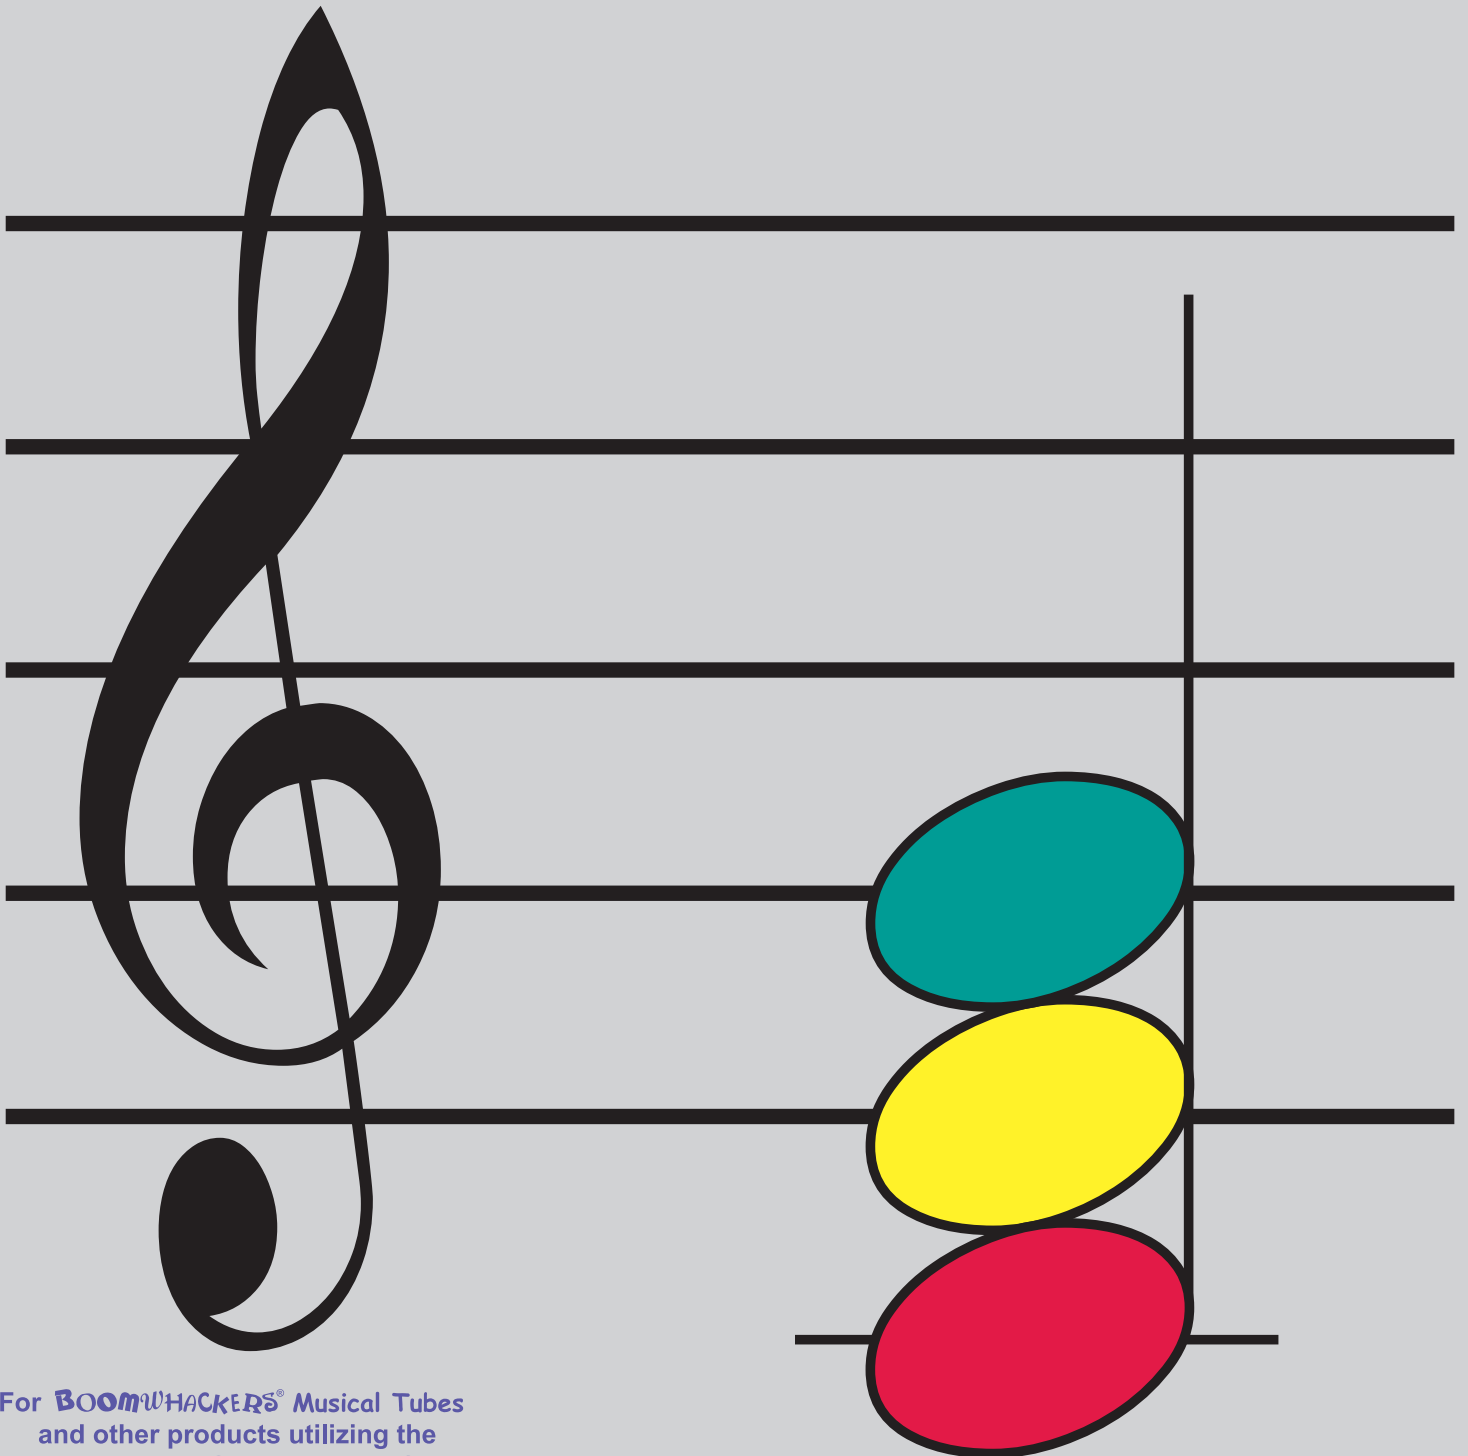

Boomalong™ Notation Cards for **BOOMWHACKERS®** Musical Tubes

C Major

For **BOOMWHACKERS®** Musical Tubes
and other products utilizing the
CHROMA-NOTES™ Colored Music System

www.boomwhackers.com

© 2003-2005, Whacky Music, Inc.
All Rights Reserved.